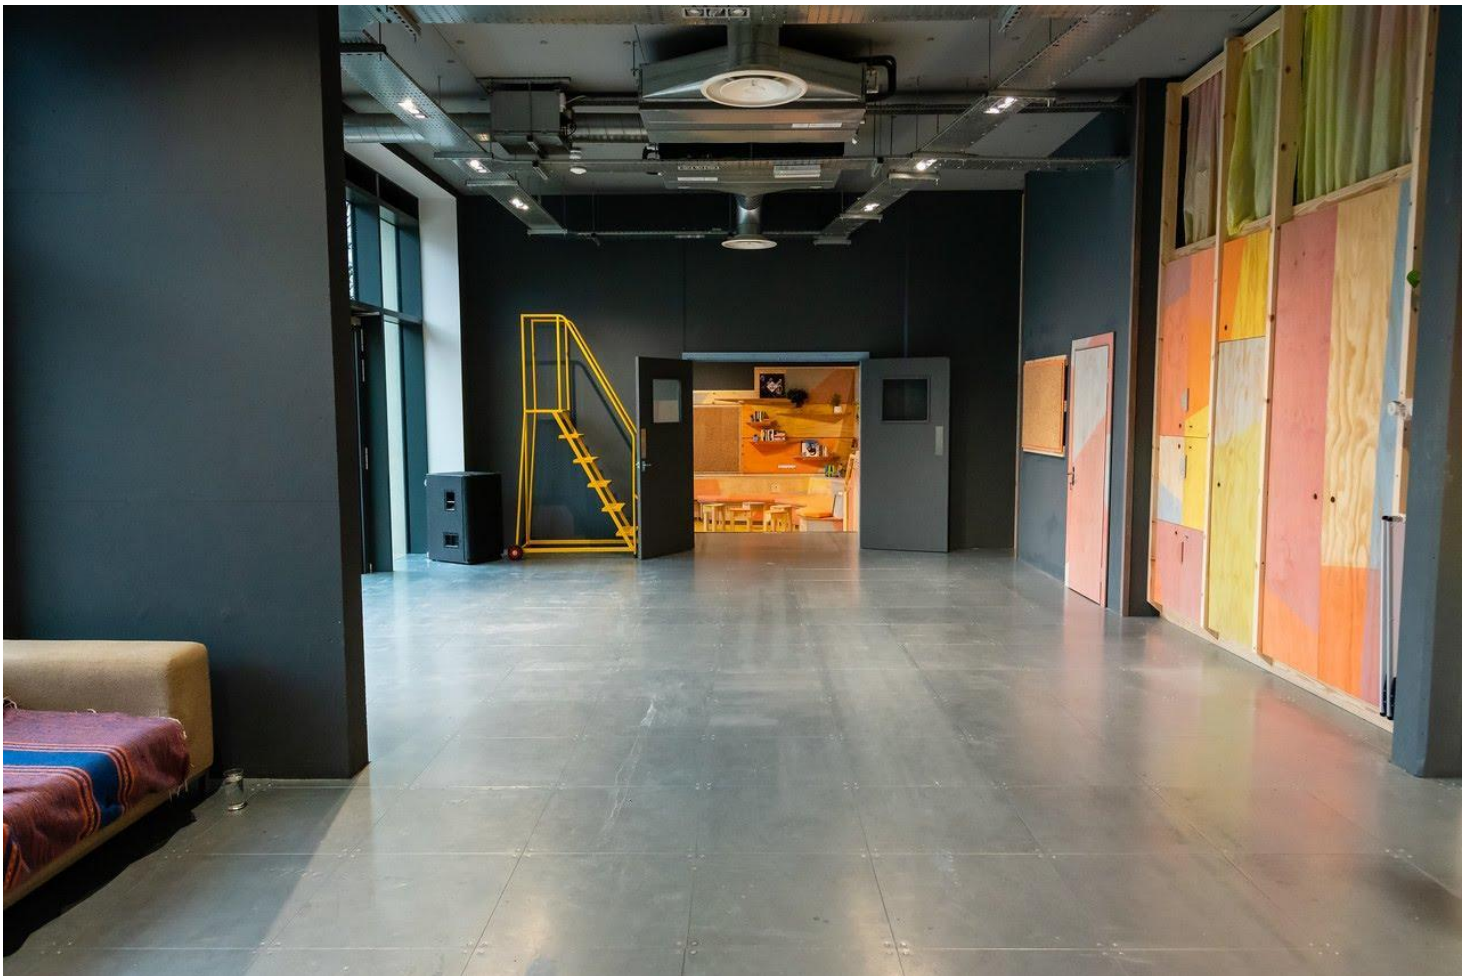

HIRING THE HALL: INFORMATION PACK

£40 p/hr + VAT

Special rates available for people living in E9 or E20 and local community organisations.

A main hall, capable of holding up to 60 people, allowing for rehearsals, exhibitions, workshops, parties – all sorts.

DETAILS

Accommodates: 60 people

Size: 6.5mx14m

Suitable for: workshops, meetings, away days, exhibitions, parties, meals, rehearsals & much more

Facilities: high quality projector, sound system, small kitchen, two accessible toilets, chairs and tables.

Fully wheelchair accessible.

FREQUENTLY ASKED QUESTIONS ANSWERED

- The space has a projector you can connect to via an HDMI cable.
- In the space you will have full access to our small kitchen, complete with microwave, sink, kettle, small fridge, plates, cups and cutlery.
- The space has one accessible toilet.
- You are allowed to bring your own food and drink. We do not provide catering.
- The space has several large tables for you to use and around 40 folded chairs.
- The space has a sound system you can connect to using an aux cord.
- The Hall does not have any parking. We would recommend you park in the closest car park at Westfield Stratford City.
- If your booking is outside of our office hours, there will be a link to our entry instructions in your Skedda confirmation email so you can access the space by yourself.
- If you live in E9 or E20, you are eligible for our local discount. To gain access to this you need to sign up for one of our Yard Cards (completely free). This gives you a 50% discount on our hire rate of £40 per hour + VAT, and also gives you 30% discount on tickets for our shows and 10% off food and drink at our bars. [Please sign up here](#)